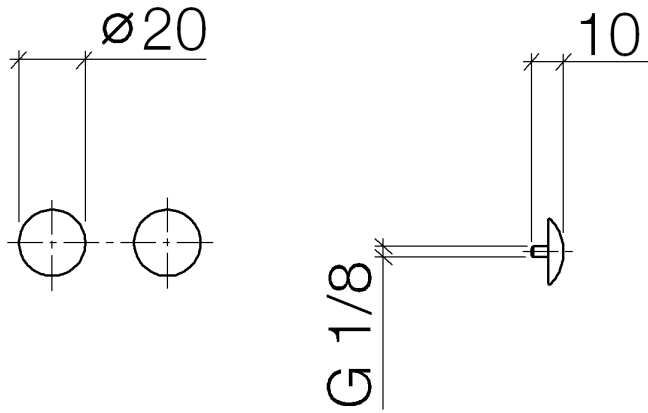

Decorative caps for Perfecto - Brushed Platinum

IMO

12 801 970

• 1 pair

Including retaining screws available under order no. 12 800 970-FF

Fits: IMO, LULU, MADISON, MEM, TARA, CL.1, LISSÉ, VAIA, META, CYO

	Brushed Platinum	12 801 970-06
	Chrome	12 801 970-00
	Platinum	12 801 970-08
	Durabress (23kt Gold)	12 801 970-09
	Dark Chrome	12 801 970-19
	Light Gold	12 801 970-26
	Brushed Light Gold	12 801 970-27
	Brushed Durabress (23kt Gold)	12 801 970-28
	Matte Black	12 801 970-33
	Brushed Bronze	12 801 970-42
	Brushed Champagne (22kt Gold)	12 801 970-46
	Champagne (22kt Gold)	12 801 970-47
	Brushed Chrome	12 801 970-93
	Brushed Dark Platinum	12 801 970-99

12 801 970

Decorative caps for Perfecto - Brushed Platinum

IMO

12 801 970

Parts for other finishes can be found here: [Chrome](#)

Spare parts list

No.	Item Number	Name	Quantity used	Delivery time
1	09 30 30 060-06	screw	2	10